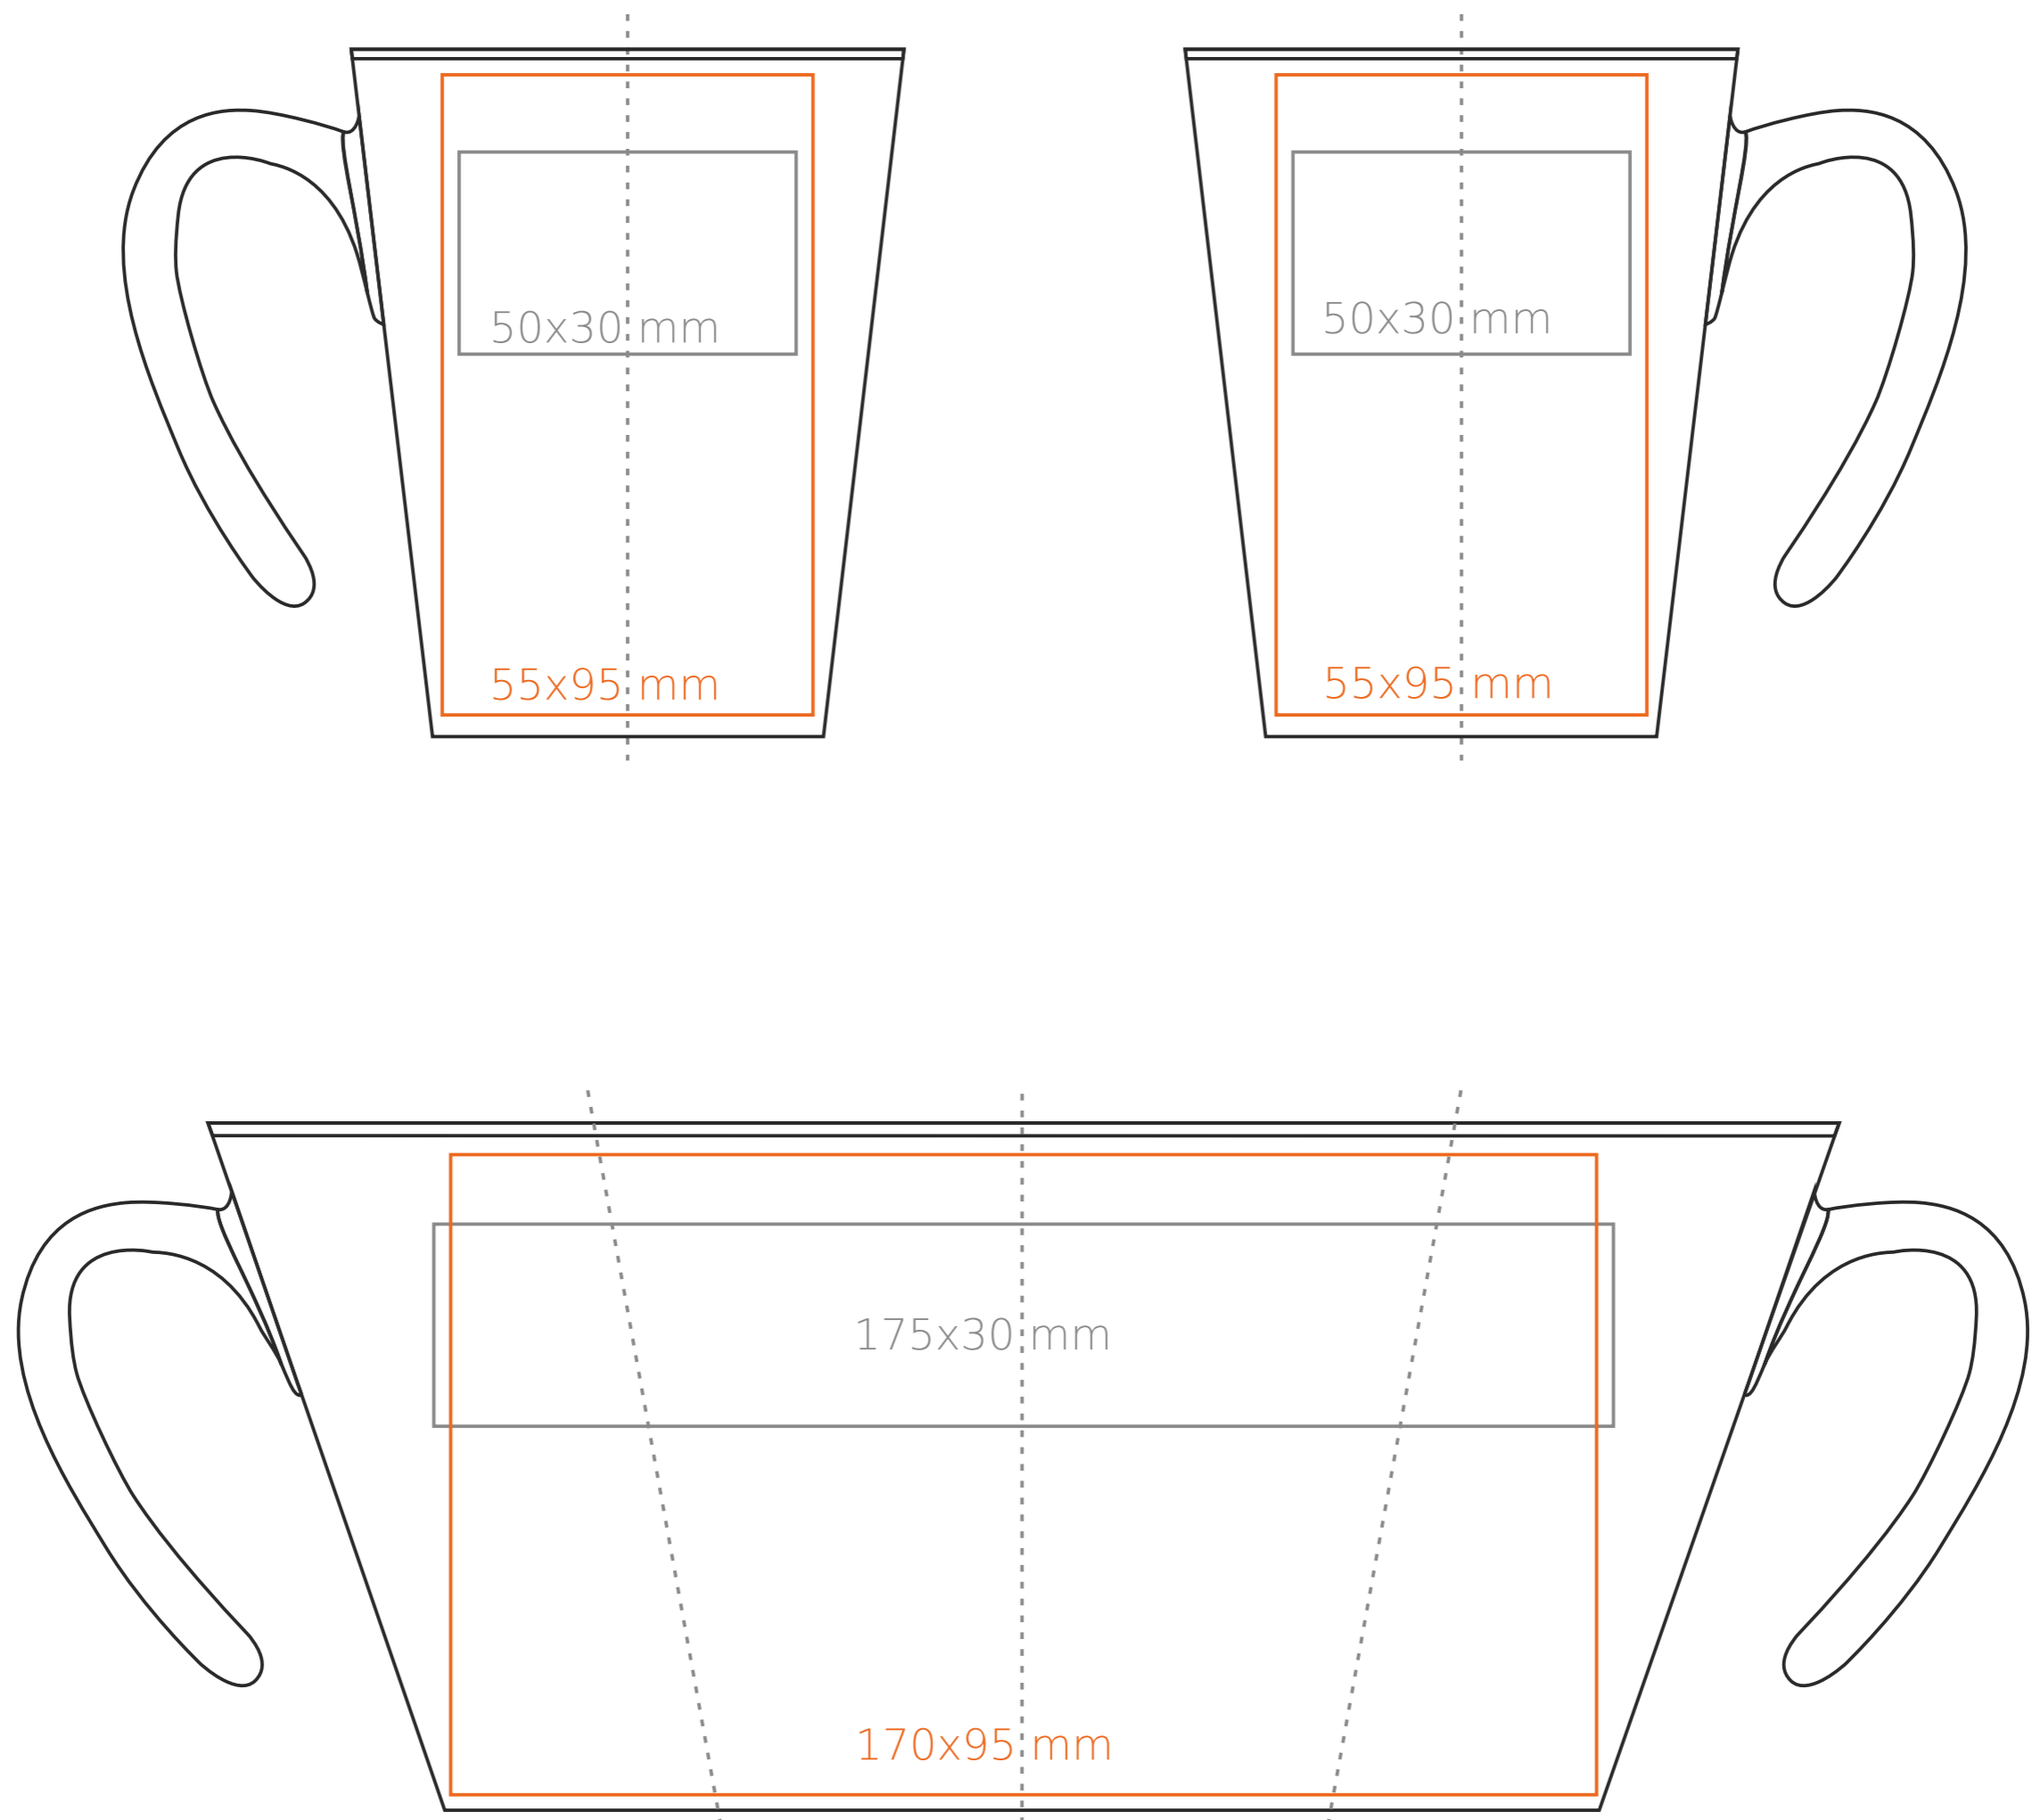

M/100 Open

270 ml / h: 102 mm / Ø 82 mm

Imprint on the handle	- 50 x 8 mm
Imprint on the inside	- 45 x 15 mm
Imprint on the bottom inside	- Ø 30 mm
Imprint on the bottom outside	- Ø 35 mm

*In the case of projects for transfer print running outside of the standard print area, please contact our sales department.

[How to prepare print material](#)

meaning

- Transfer Print
- Sensitive Touch
- Direct Print